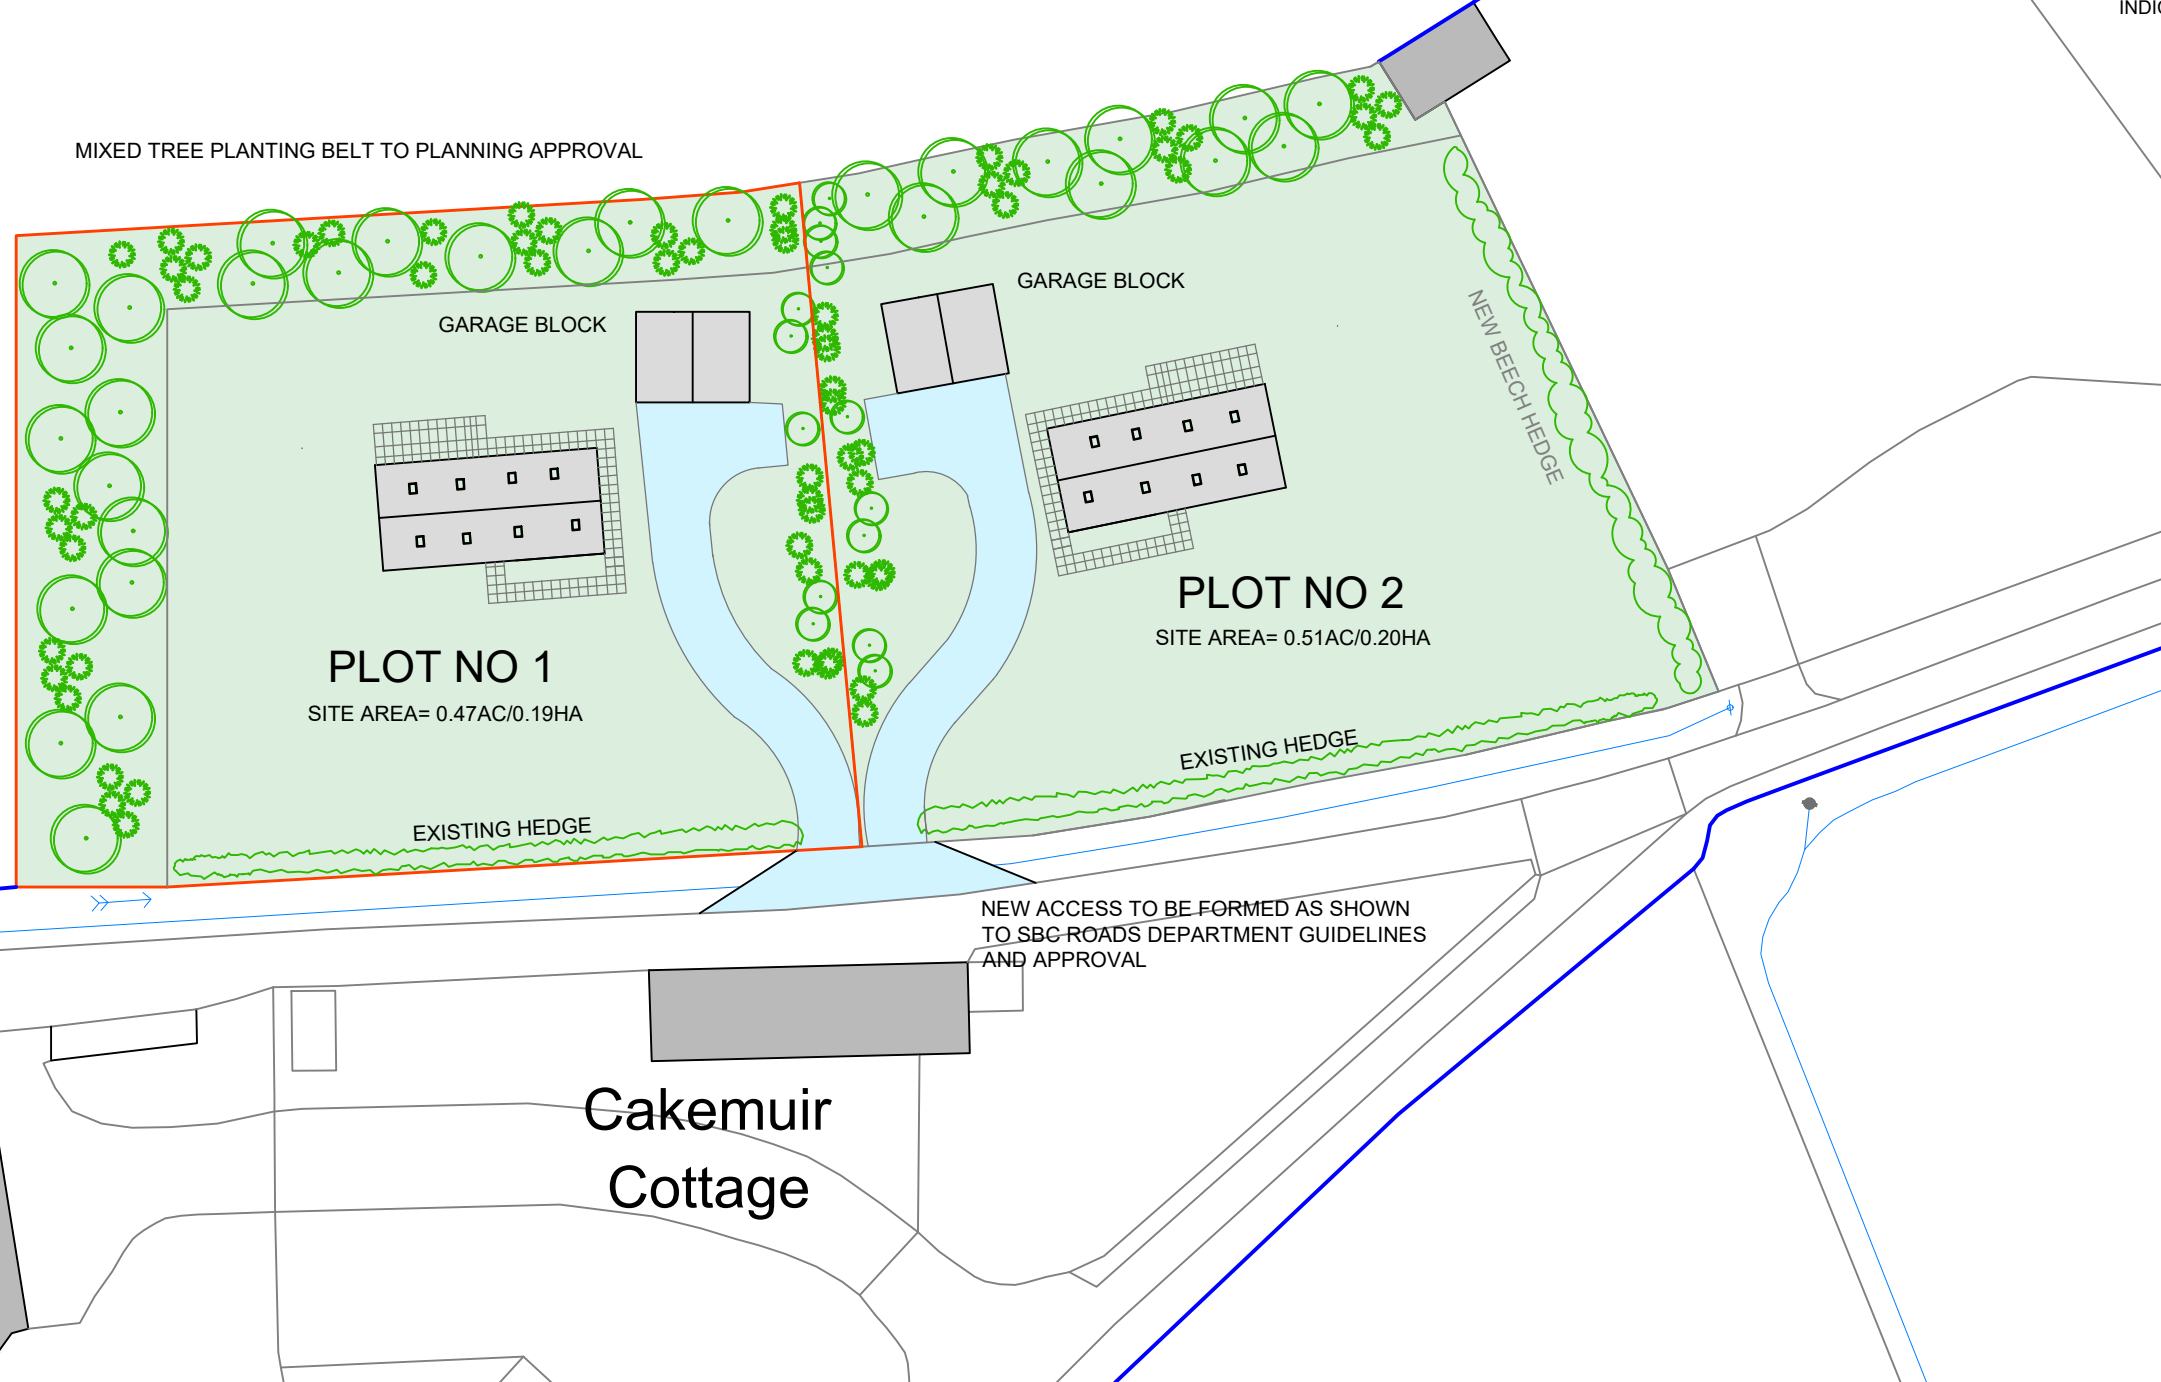

INDICATIVE HOUSE TYPE

AH Aidan Hume Design Ltd
Architectural Services
113 Channel Street
Galashiels
TD1 1BN
email: aidan.ahdesign@outlook.com
tel: 07722 592343 or 07788 420522

Project:
**PLOT 1
PROPOSED DWELLING HOUSE,
NORTH OF CAKEMUIR COTTAGE
NENTHORN
KELSO, TD5 7RY**

Client:
Mr & Mrs Forster

Title:
SITE LAYOUT PLAN

Scale: 1 : 500   Paper size: A3   Drawn by: DP   Date: 14.06.21

Project no: AH170   Drawing no: SP02   Issue: A

© Aidan Hume Design Ltd. This drawing should not be copied or reproduced, or used for other than the stated project, without prior consent.